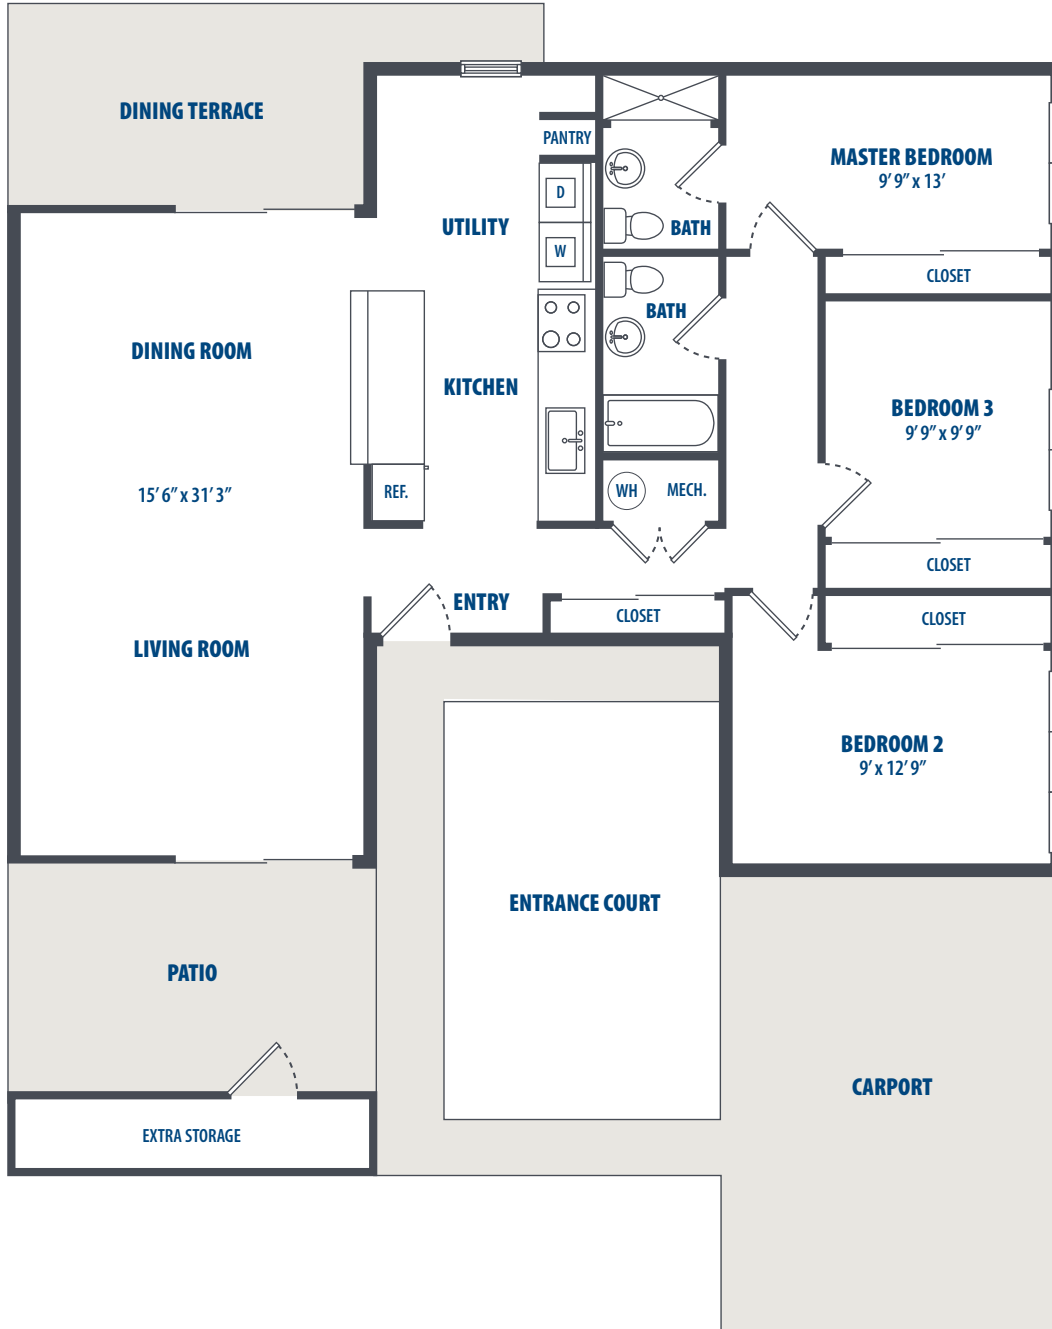

3 BEDROOM W/ CARPORT

3 Bedroom | 2 Bath | 1250 Sq. Ft.*

4129B Mercury Circle SE | Albuquerque, NM 87116 | Phone: 505-551-3855

**All square footage is approximate.*