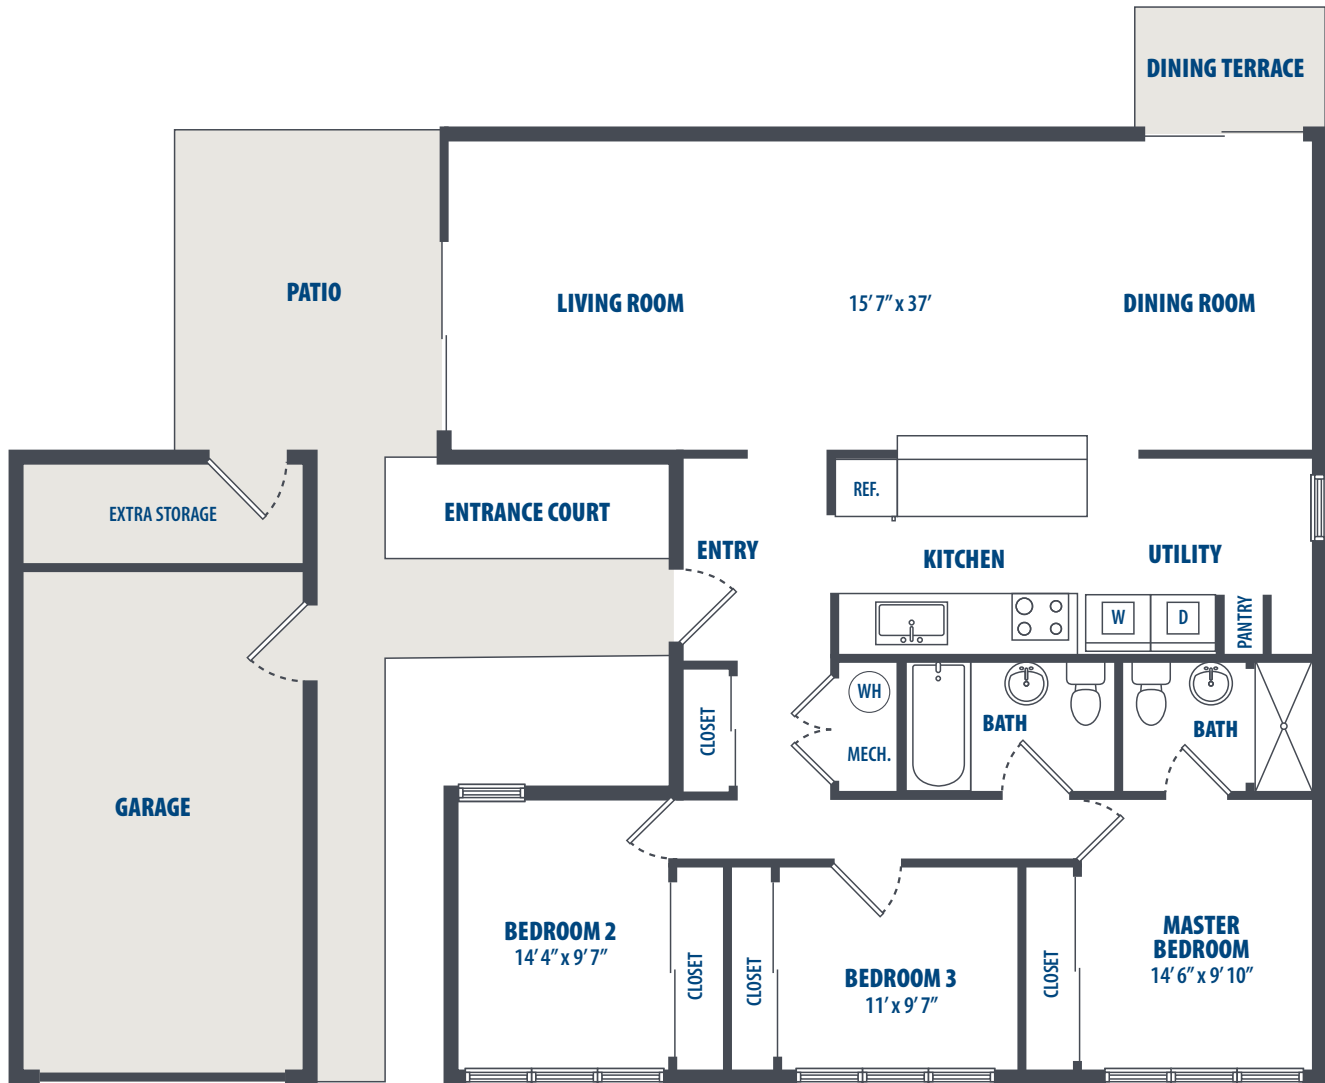

3 BEDROOM

3 Bedroom | 2 Bath | 1400 Sq. Ft.*

4129B Mercury Circle SE | Albuquerque, NM 87116 | Phone: 505-551-3855

**All square footage is approximate.*